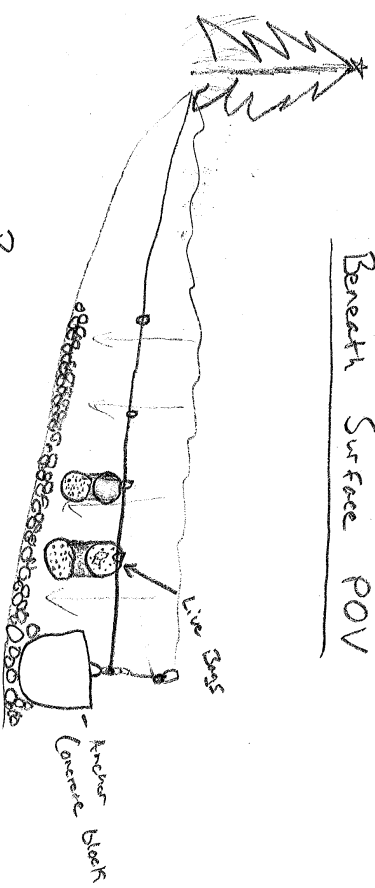

Chinook Mortality Retaining Station

Materials Needed for Station

- Led line or cable
- Live Bags
- 50 lb Anchor
- Carabiners

Materials Needed for Capture

- Self pump river skiff
- 6" Gill Net
- Fisherman

Top POV

Beneath Surface POV

Beneath Surface Looking at Bank