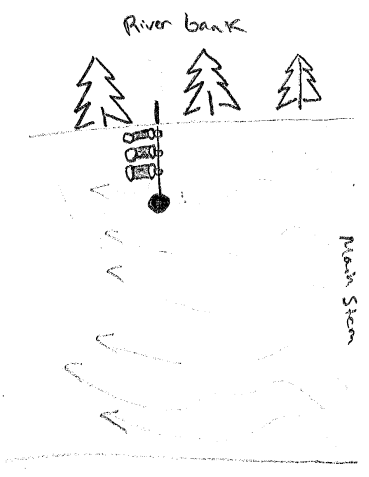

Chinook Mortality Retaining Station

Materials Needed for Station

- Led line or cable
- Live Bags
- 50 lb Anchor
- Carabiners

Materials Needed for Capture

- Self pump river skiff
- 6" Gill Net
- Fisherman

Top POV

Beneath Surface POV

Beneath Surface Looking at Bank